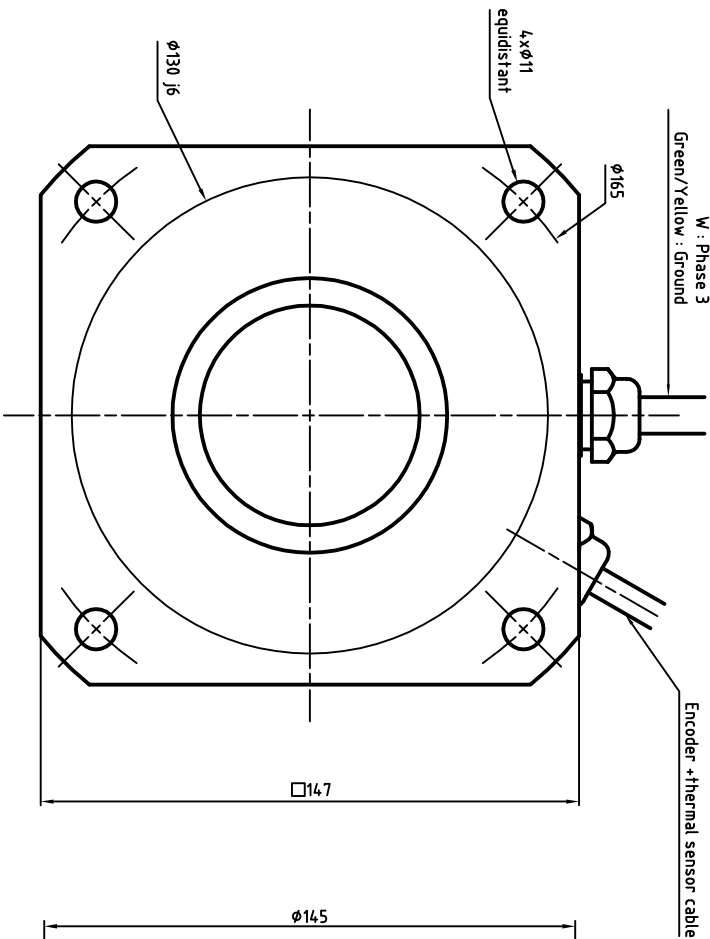

Power cable diameter and section depends on rated current
 U : Phase 1
 V : Phase 2
 W : Phase 3
 Green/Yellow : Ground

ENCODER SIGNAL COLORS

Wires colors	ERN1387	ERN1381	ECN1313	EON1325
White	A+	0V	Up	Up
Brown	A-	Up	0V	0V
Green	R+	A+	A+	A+
Yellow	R-	A-	A-	A-
Pink	D+	B-	B-	B-
Grey	D-	B+	B+	B+
Blue	C+	R+	DATA+	DATA+
Red	C-	R-	DATA-	DATA-
Black	Thermal	Thermal	CLOCK+	CLOCK+
Violet	Thermal	Thermal	CLOCK-	CLOCK-
Grey/Pink	B+	N/A	Thermal	Thermal
Red/Blue	B-	N/A	Thermal	Thermal
White/Green	0V	N/A	N/A	N/A
Brown/Green	Up	N/A	N/A	N/A