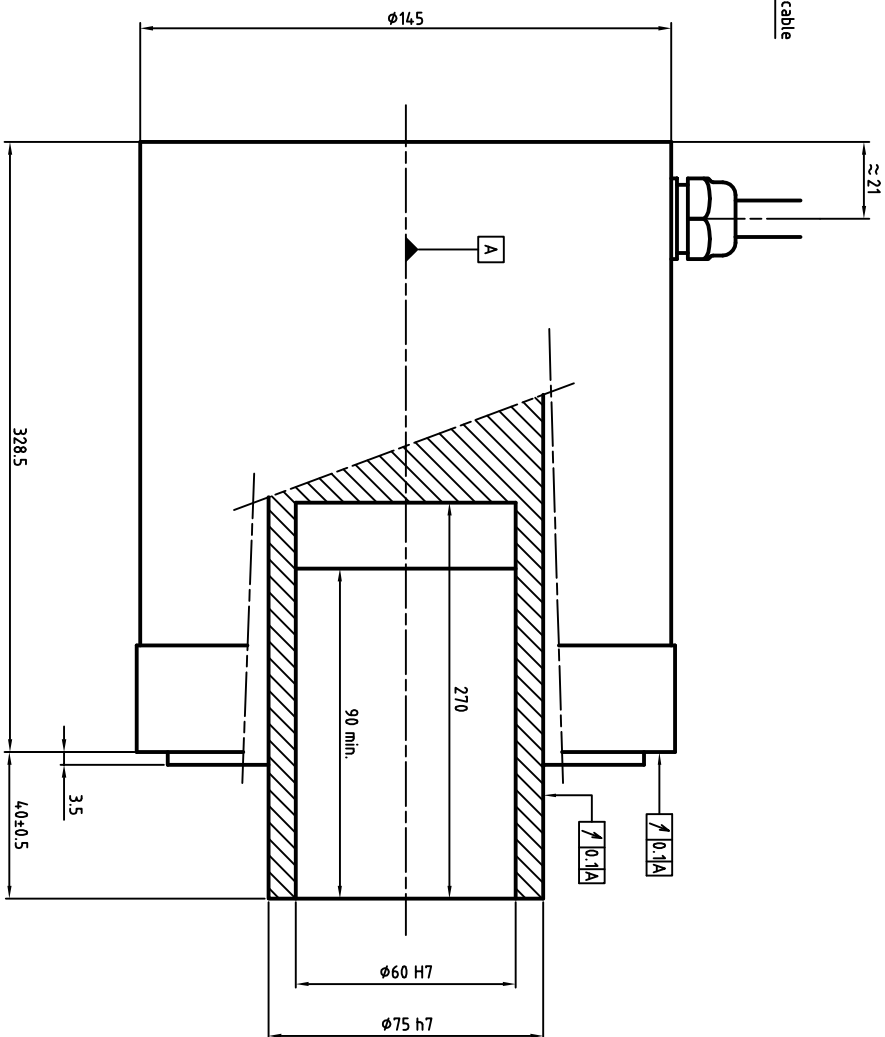

Power cable diameter and section depends on rated current
 U : Phase 1
 V : Phase 2
 W : Phase 3
 Green/Yellow : Ground

ENCODER SIGNAL COLORS

Wires colors	ERN1387	ERN1381	ECN1313	EON1325
White	A+	0V	Up	Up
Brown	A-	Up	0V	0V
Green	R+	A+	A+	A+
Yellow	R-	A-	A-	A-
Pink	D+	B-	B-	B-
Grey	D-	B+	B+	B+
Blue	C+	R+	DATA+	DATA+
Red	C-	R-	DATA-	DATA-
Black	Thermal	Thermal	CLOCK+	CLOCK+
Violet	Thermal	Thermal	CLOCK-	CLOCK-
Grey/Pink	B+	N/A	Thermal	Thermal
Red/Blue	B-	N/A	Thermal	Thermal
White/Green	0V	N/A	N/A	N/A
Brown/Green	Up	N/A	N/A	N/A